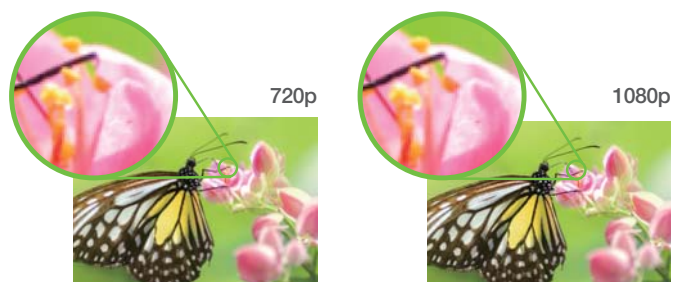

Full HD Image Output

Capture every detail and impress your audiences with brilliant Full HD 1080p resolution.