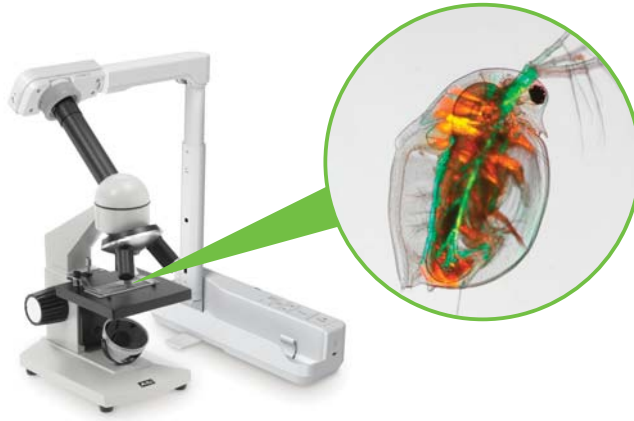

Built-in LED Light

The built-in LED light illuminates objects so that you can project objects clearly even if the surrounding area is dimly lit.

Convenient One-touch Control

Enjoy convenient one-touch button to freeze, focus, capture and video record the images.

Realistic and Larger Images

The ELPDC07 features an 8x digital zoom and a microscope adapter to provide sharp detail and clear magnification, making it the perfect tool for a dynamic presentation.

Open students' eyes to a whole new world of possibilities. With a large capture area, the ELPDC07 lets you display virtually any object - from a one-page spread in a textbook to 3D objects or content from your smart devices. You can even share organisms under a microscopic view via the included microscope adapter. Just fit the adapter to any standard microscope eyepiece and bring the smallest particles to the big screen for all to see.