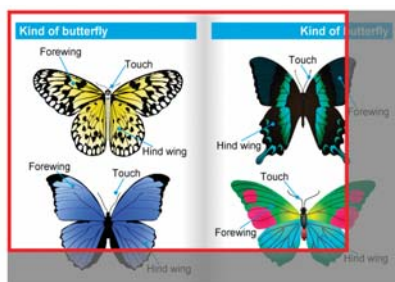

Realistic and Larger Images

Larger Imaging Sensor

Achieve sharp, clear images with amazing quality and detail in any light with the large imaging sensor, which captures more light per pixel. The ELPDC21 automatically detects the native aspect ratio of projectors and selects the correct output resolution to match.

12x Optical and 10x Digital Zoom

Zoom in on every intricate detail and let students get up close and personal with the subject at hand. The ELPDC21 delivers a unique perspective on any subject with up to 12x optical zoom and 10x digital zoom. Bring lessons alive, right before their eyes, without having to pass around a microscope or photograph.

Large Capture Area

Open students' eyes to a whole new world of possibilities. With a large capture area, the ELPDC21 lets you display virtually any object - from a two-page spread in a textbook to 3D objects or content from your smart devices.

B4

A3

Microscope Support

You can even share organisms under a microscopic via the included microscope adapter. Just fit the adapter to any standard microscope eyepiece and bring the smallest particles to the big screen for all to see.