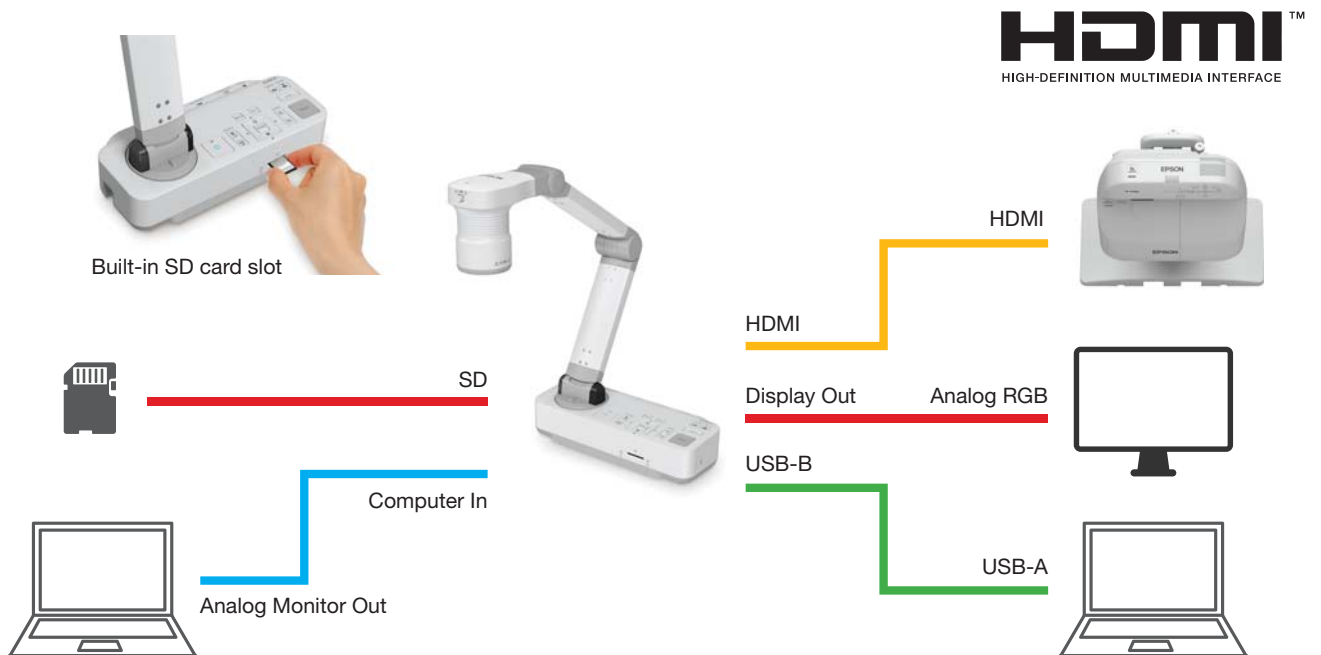

Example 1: Start/stop recording on the big screen

Example 2: Zoom in/out on the big screen

Compact and Flexible

Captured images can be easily displayed by adjusting the arm position and camera head of the ELPDC13. This document camera is also space-saving with its sleek and compact design that conveniently folds into a ready-to-carry unit.

Versatile Connectivity

Take learning to the next level with engaging multimedia presentations. Output the captured images to any HDMI or VGA display device, as well as to a PC via the USB connections. Enhance any learning experience with attention-grabbing content. You can even capture images and save them to the SD card or connected PC.

Convenient Built-in Features

Split Screen

Split screen capability enables projection of a live video and still image from a SD card. The versatile remote controller works for both document camera and projector.

Realistic and Larger Images

The ELPDC07 features an 8x digital zoom and a microscope adapter to provide sharp detail and clear magnification, making it the perfect tool for a dynamic presentation.

Open students' eyes to a whole new world of possibilities. With a large capture area, the ELPDC07 lets you display virtually any object - from a one-page spread in a textbook to 3D objects or content from your smart devices. You can even share organisms under a microscopic view via the included microscope adapter. Just fit the adapter to any standard microscope eyepiece and bring the smallest particles to the big screen for all to see.