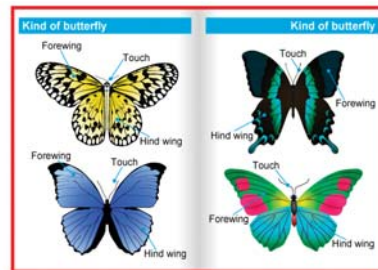

Realistic and Larger Images

Large Capture Area

Open students' eyes to a whole new world of possibilities. With a large capture area, the ELPDC13 lets you display virtually any object - from a two-page spread in a textbook to 3D objects or content from your smart devices.

B4

A3

Microscope Support

You can even share organisms under a microscopic view via the included microscope adapter. Just fit the adapter to any standard microscope eyepiece and bring the smallest particles to the big screen for all to see.