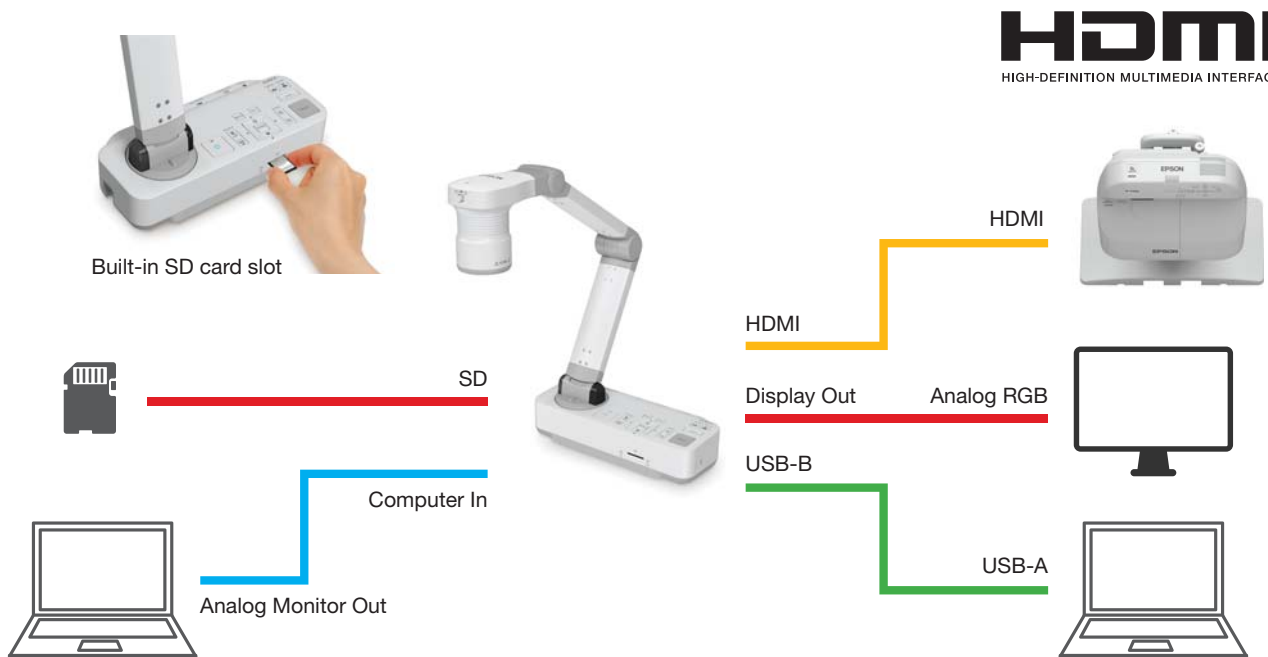

-  Full HD Resolution
-  HDMI*
-  Split Screen*
-  Compatible with Microscope
-  Built-in Microphone

*Available for ELPDC21 and ELPDC13 only.

Epson's series of Full HD document cameras is engineered to bring your presentations alive. Enjoy seamless integration with Epson's interactive projectors, versatile connectivity and the best in digital imaging, all packed into a sleek and compact design, for impressive presentations.

Large Capture Area

Open students' eyes to a whole new world of possibilities. With a large capture area, the ELPDC21 lets you display virtually any object - from a two-page spread in a textbook to 3D objects or content from your smart devices.

Versatile Connectivity

Take learning to the next level with engaging multimedia presentations. Output the captured images to any HDMI or VGA display device, as well as to a PC via the USB connections. Enhance any learning experience with attention-grabbing content. You can even capture images and save them to the SD card or connected PC.

Portable and Compact

Save on space with the sleek and compact design that conveniently folds into a ready-to-carry unit.

Convenient Features

Split Screen

Split screen capability enables projection of a live video and still image from a SD card. The versatile remote controller works for both document camera and projector.