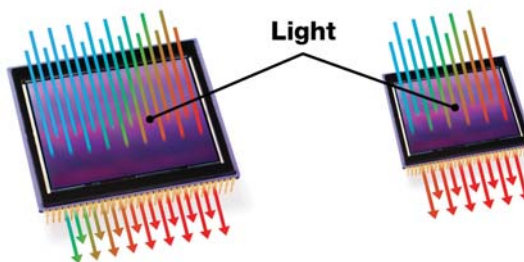

PARTNERS IN PERFECTION

Epson Ultra Short-throw Interactive Projectors

Compatibility with Epson's ultra short-throw interactive projectors allows you to easily interact with your images, literally at your fingertips with finger-touch and pen interactivity.

Pair your Epson's document camera with an interactive projector for impressive presentations today.

Realistic and Larger Images

Larger Imaging Sensor

Achieve sharp, clear images with amazing quality and detail in any light with the large imaging sensor, which captures more light per pixel. The ELPDC21 automatically detects the native aspect ratio of projectors and selects the correct output resolution to match.

12x Optical and 10x Digital Zoom

Zoom in on every intricate detail and let students get up close and personal with the subject at hand. The ELPDC21 delivers a unique perspective on any subject with up to 12x optical zoom and 10x digital zoom. Bring lessons alive, right before their eyes, without having to pass around a microscope or photograph.

Large Capture Area

Open students' eyes to a whole new world of possibilities. With a large capture area, the ELPDC21 lets you display virtually any object - from a two-page spread in a textbook to 3D objects or content from your smart devices.