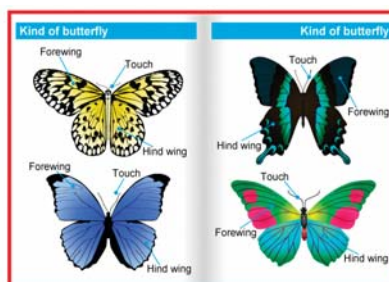

12x Optical and 10x Digital Zoom

Zoom in on every intricate detail and let students get up close and personal with the subject at hand. The ELPDC21 delivers a unique perspective on any subject with up to 12x optical zoom and 10x digital zoom. Bring lessons alive, right before their eyes, without having to pass around a microscope or photograph.

Large Capture Area

Open students' eyes to a whole new world of possibilities. With a large capture area, the ELPDC21 lets you display virtually any object - from a two-page spread in a textbook to 3D objects or content from your smart devices.

B4

A3

Microscope Support

You can even share organisms under a microscopic via the included microscope adapter. Just fit the adapter to any standard microscope eyepiece and bring the smallest particles to the big screen for all to see.