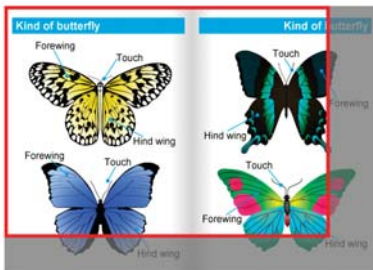

Realistic and Larger Images

Large Capture Area

Open students' eyes to a whole new world of possibilities. With a large capture area, the ELPDC13 lets you display virtually any object - from a two-page spread in a textbook to 3D objects or content from your smart devices.

B4

A3

Microscope Support

You can even share organisms under a microscopic view via the included microscope adapter. Just fit the adapter to any standard microscope eyepiece and bring the smallest particles to the big screen for all to see.