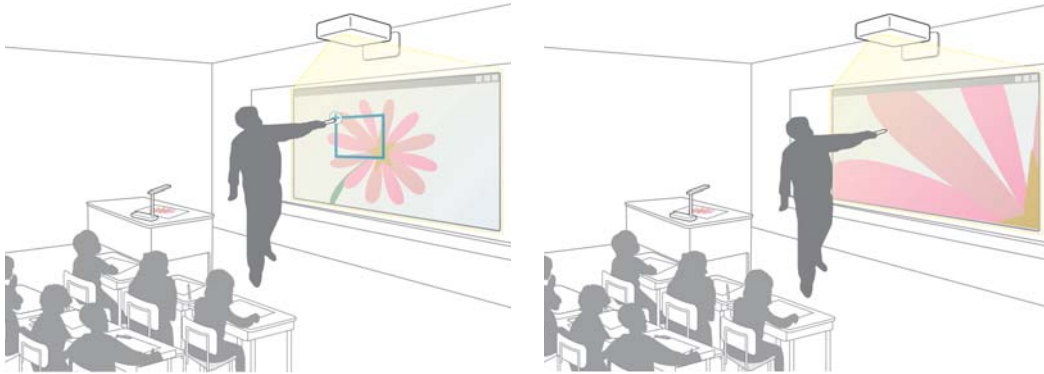

Hassle-free Compatibility

Enjoy instant interactivity with easy-to-use interactive tools. With PC-less annotation, add notes and diagrams to live images with Epson's interactive projectors. Its compatibility with Epson's interactive projectors gives you ease-of-control to your presentations.

Zoom in/out on the big screen