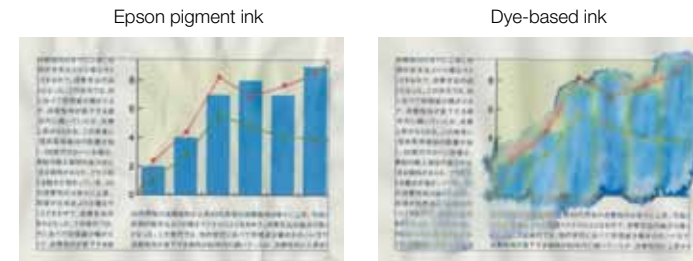

Outstanding Output and Durability

Sharper Printouts

Epson DURABrite™ Ultra produces high-quality prints that have excellent resistance to water, chemicals, fading and smudges. Durability like this makes C830/M830 ideal for hospitals, laboratories, supermarkets and wherever liquids or other moisture is present.

Epson pigment ink is not water soluble and firmly binds to media fibers, resisting water and other moisture.

Conventional dye-based ink is water soluble so printouts can be negatively affected by water and other moisture.

Barcodes are Clear and Sharp

Installing the included printer driver automatically loads fonts for barcode printing, assuring razor-sharp barcodes even on plain paper.

Barcode print comparison (end of ink supply)