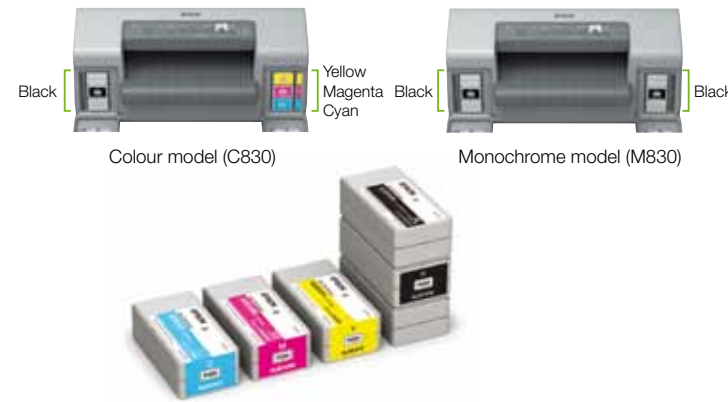

Paper-edge guide protects print head from paper dust.

Head-protection system

No head-protection system

The top cover slides open – a convenient safety feature that stops operation.

Effortless Workflow and Operation

High-capacity Ink Cartridges

High-capacity ink cartridges enable affordable, large-volume printing while dramatically decreasing downtime spent changing cartridges, creating more uptime and less periodic maintenance. The M830 is equipped with two black ink cartridges that are used simultaneously, doubling ink capacity and further decreasing downtime.