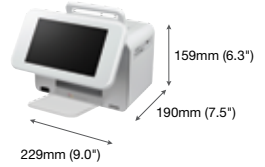

Dimensions & Weight

PM310
Weight: 3.2kg (7.05lb)

Official Partner
of Manchester United