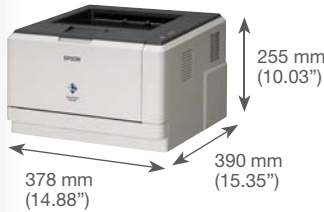

Epson AcuLaser™ M2310D/M2310DN/M2410DN

SPECIFICATIONS

Epson AcuLaser™
M2310D/M2310DN/M2410DN

Weight 11.5 kg (23.35 lb) ^{*3}

*1 applicable for M2310DN/M2410DN

*2 applicable for M2410DN while M2310D/
M2310DN hold up to 2 paper cassettes

*3 weight excludes consumables

*4 according to ISO/IEC 19752 yield test report. However, actual yields may vary considerably based on images printed and other factors. The printers come bundled with initial cartridges - with M2310D/M2310DN offering an average yield of 1,000 pages, while M2410DN offers an average yield of 2,000 pages.

EPSON is the registered trademark of Seiko Epson Corporation.

All other product names and other company names used herein are for identification purposes only and are the trademarks or registered trademarks of their respective owners.

EPSON disclaims any and all rights in those marks. Scan/Print samples shown herein are simulations. The actual product design and contents may vary. Specifications are subject to change without notice.