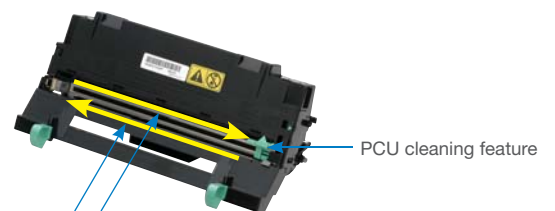

GREATER RELIABILITY WITH DUPLEX PRINTING AND LOW RUNNING COST

Print a double-sided A4 document at 600dpi within 19ppm^ and enjoy the ease of changing toner via frontal access. With a long-lasting fuser unit and PCU, be assured of lower operational costs as replacement of both is no longer necessary.

Through the use of high capacity toner, the M2410DN produces 8,000 page yield^^ that helps keep your operating costs as low as they can go.

^ applicable for M2410DN while M2310D/M2310DN print a double-sided A4 document at 17ppm

^^ refer to specifications for details